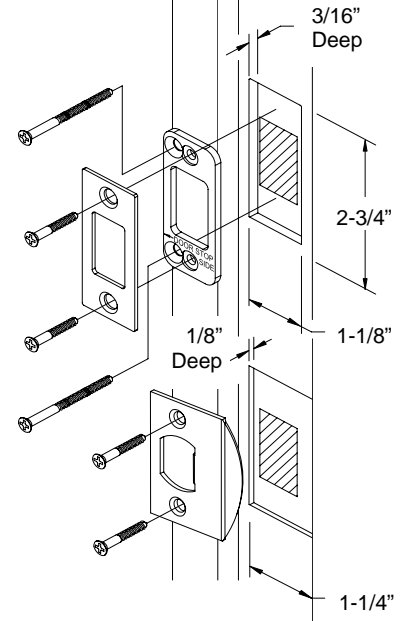

Installation Instructions-Tubular Monolithic Entry Set - Single Cylinder Deadbolt

Door Prep - Active Lock

Door Jamb for Active Locks

Outside Trim

Tailpiece Horizontal

Inside Trim

Plates and grip vary depending on style.

epitome[®]
ASSA ABLOY

After lock has been installed tighten set screw with allen wrench.