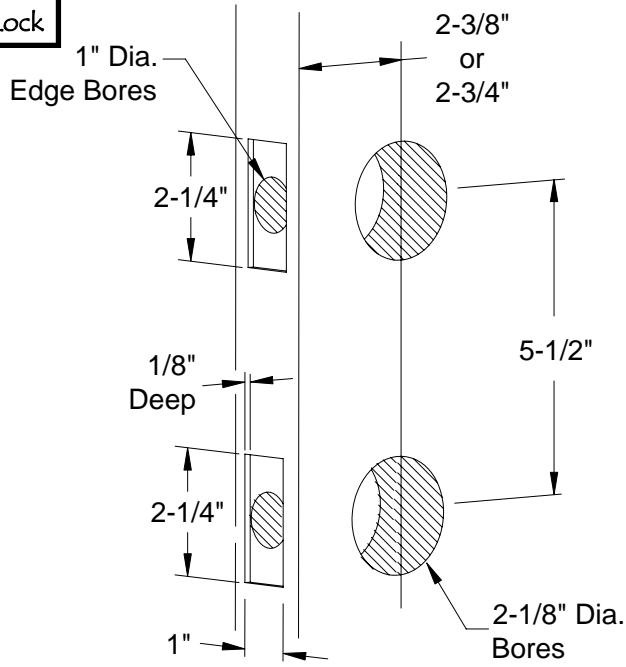

Installation Instructions-Tubular Monolithic Entry Set - Single Cylinder Deadbolt

Door Prep - Active Lock

Door Jamb for Active Locks

Outside Trim

Tailpiece Horizontal

Inside Trim

Plates and grip vary depending on style.

epitome[®]
ASSA ABLOY

After lock has been installed tighten set screw with allen wrench.