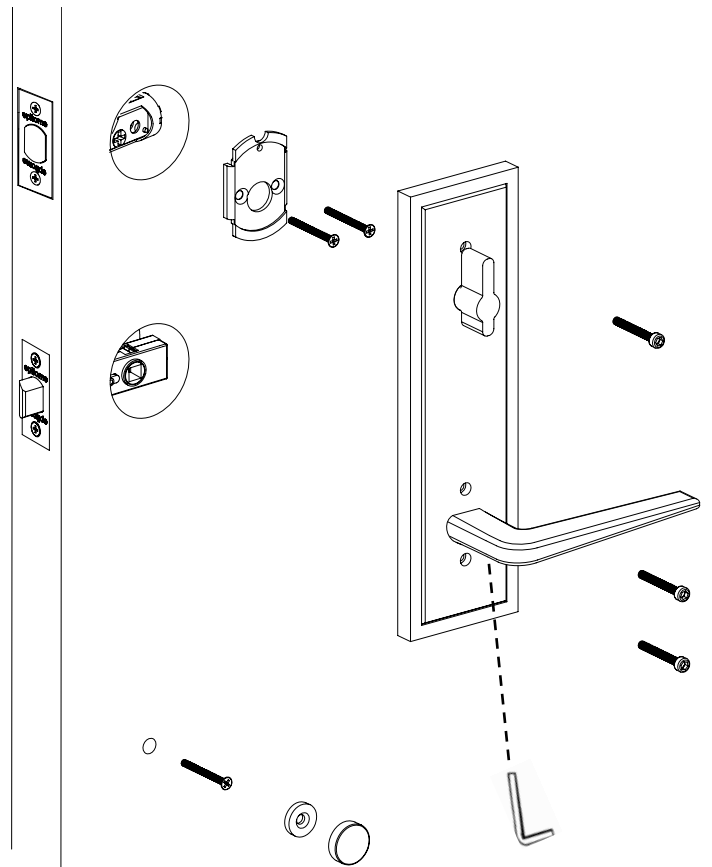

Installation Instructions-Tubular Monolithic Entry Set - Single Cylinder Deadbolt

Door Prep - Active Lock

Door Jamb for Active Locks

Outside Trim

Tailpiece Horizontal

Inside Trim

Plates and grip vary depending on style.

epitome[®]
ASSA ABLOY

After lock has been installed tighten set screw with allen wrench.