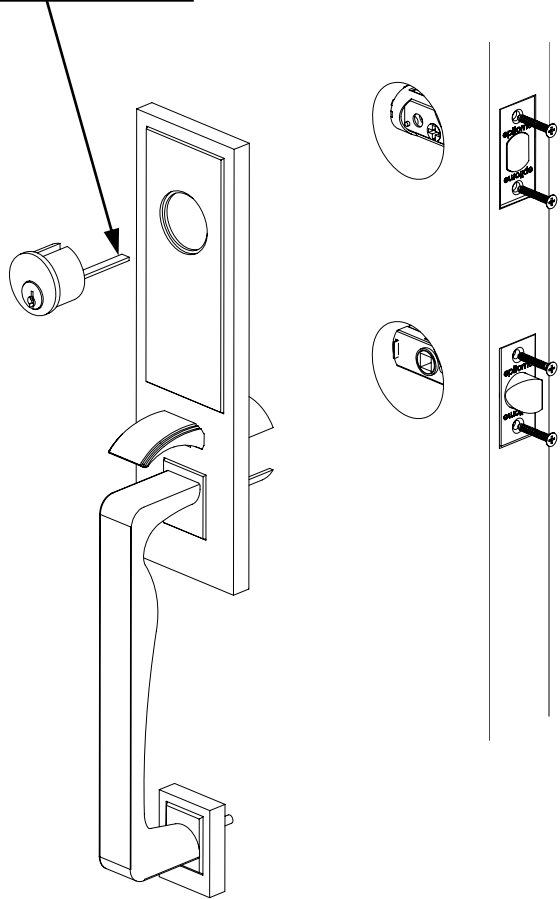

Installation Instructions-Tubular Monolithic Entry Set - Single Cylinder Deadbolt

Door Prep - Active Lock

Door Jamb for Active Locks

Outside Trim

Tailpiece Horizontal

Inside Trim

Plates and grip vary depending on style.

epitome[®]
ASSA ABLOY

After lock has been installed tighten set screw with allen wrench.